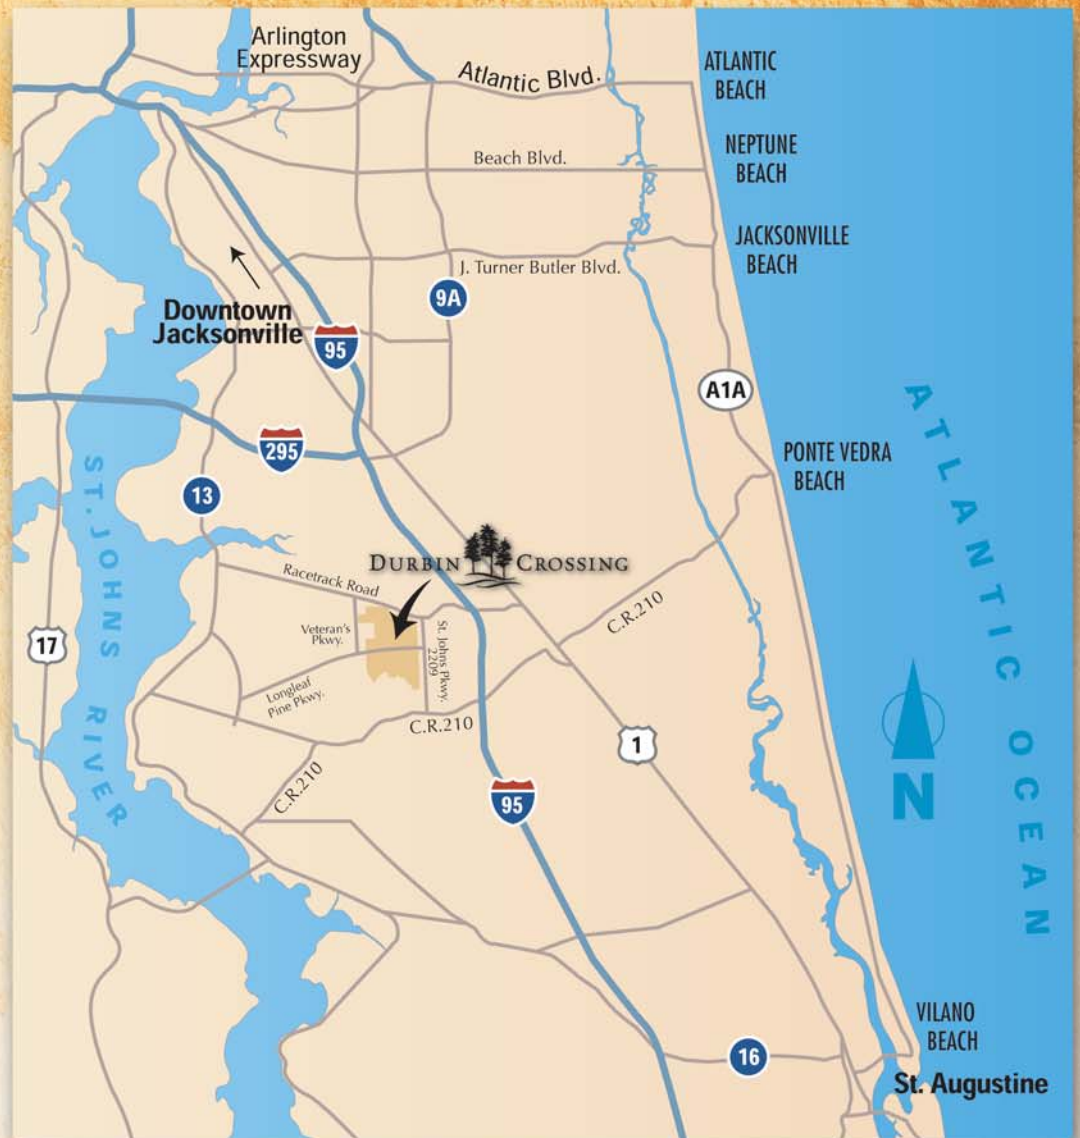

Durbin Crossing Directions

- Traveling south on US-1 (Philips Hwy) turn right onto Racetrack Rd. Turn left onto St. Johns Parkway/2209 then right on Longleaf Pine Parkway/244. Turn left on S. Durbin Parkway and Durbin Crossing's South Amenity Center is 2/10 of a mile down on the right.
- From I-95 west on 210 turn right on St. Johns Parkway/2209, left on Longleaf Pine Parkway/244 and turn left on S. Durbin Parkway. Durbin Crossing's South Amenity Center is 2/10 of a mile down on the right.
- From Mandarin traveling south on San Jose Blvd turn left onto Racetrack Rd. Make a right on St. Johns Parkway/2209 and right on Longleaf Parkway/244. Left on S. Durbin Parkway and Durbin Crossing's South Amenity Center is 2/10 of a mile down on the right.

You Really Can Have It All!

www.durbincrossing.com

**DURBIN
CROSSING**
At Home With Nature